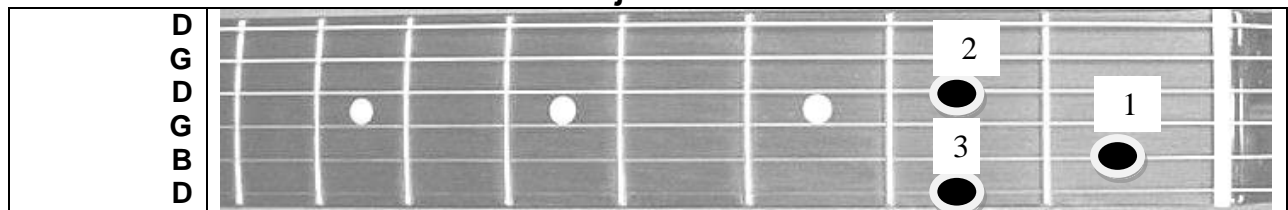

Guitars in the Classroom
Chord Charts for the First Six Weeks of Beginner Strum & Sing
Diana Wagner * Salisbury (MD) University

Open G Chord

C Note

Easy D Chord

Easy C Chord

C Major Chord

Easy G7