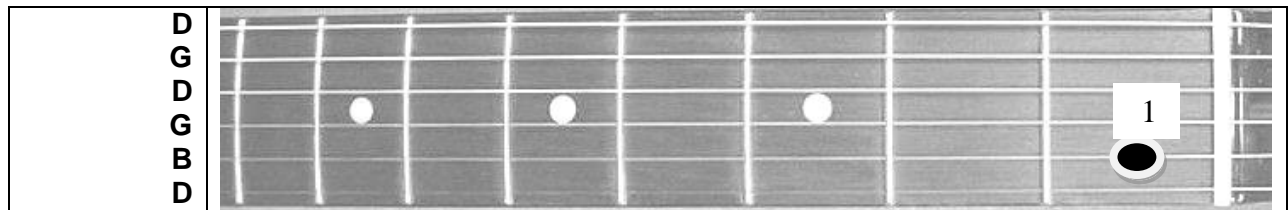

Guitars in the Classroom
Chord Charts for the First Six Weeks of Beginner Strum & Sing
Diana Wagner * Salisbury (MD) University

Open G Chord

C Note

Easy D Chord

Easy C Chord

C Major Chord

Easy G7