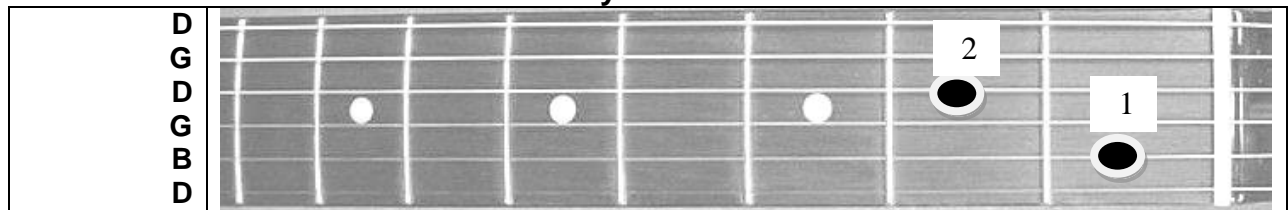

Guitars in the Classroom
Chord Charts for the First Six Weeks of Beginner Strum & Sing
Diana Wagner * Salisbury (MD) University

Open G Chord

C Note

Easy D Chord

Easy C Chord

C Major Chord

Easy G7