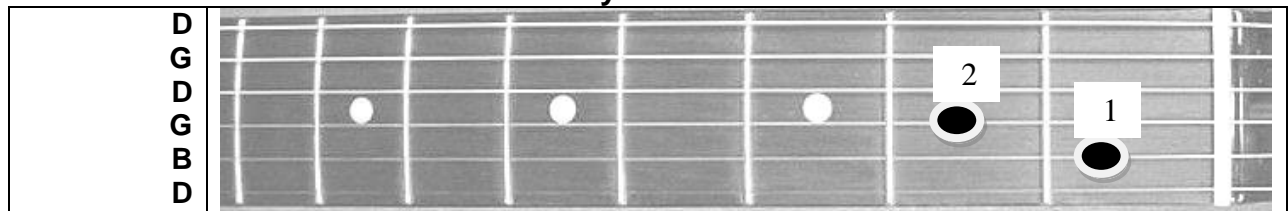

Guitars in the Classroom
Chord Charts for the First Six Weeks of Beginner Strum & Sing
Diana Wagner * Salisbury (MD) University

Open G Chord

C Note

Easy D Chord

Easy C Chord

C Major Chord

Easy G7